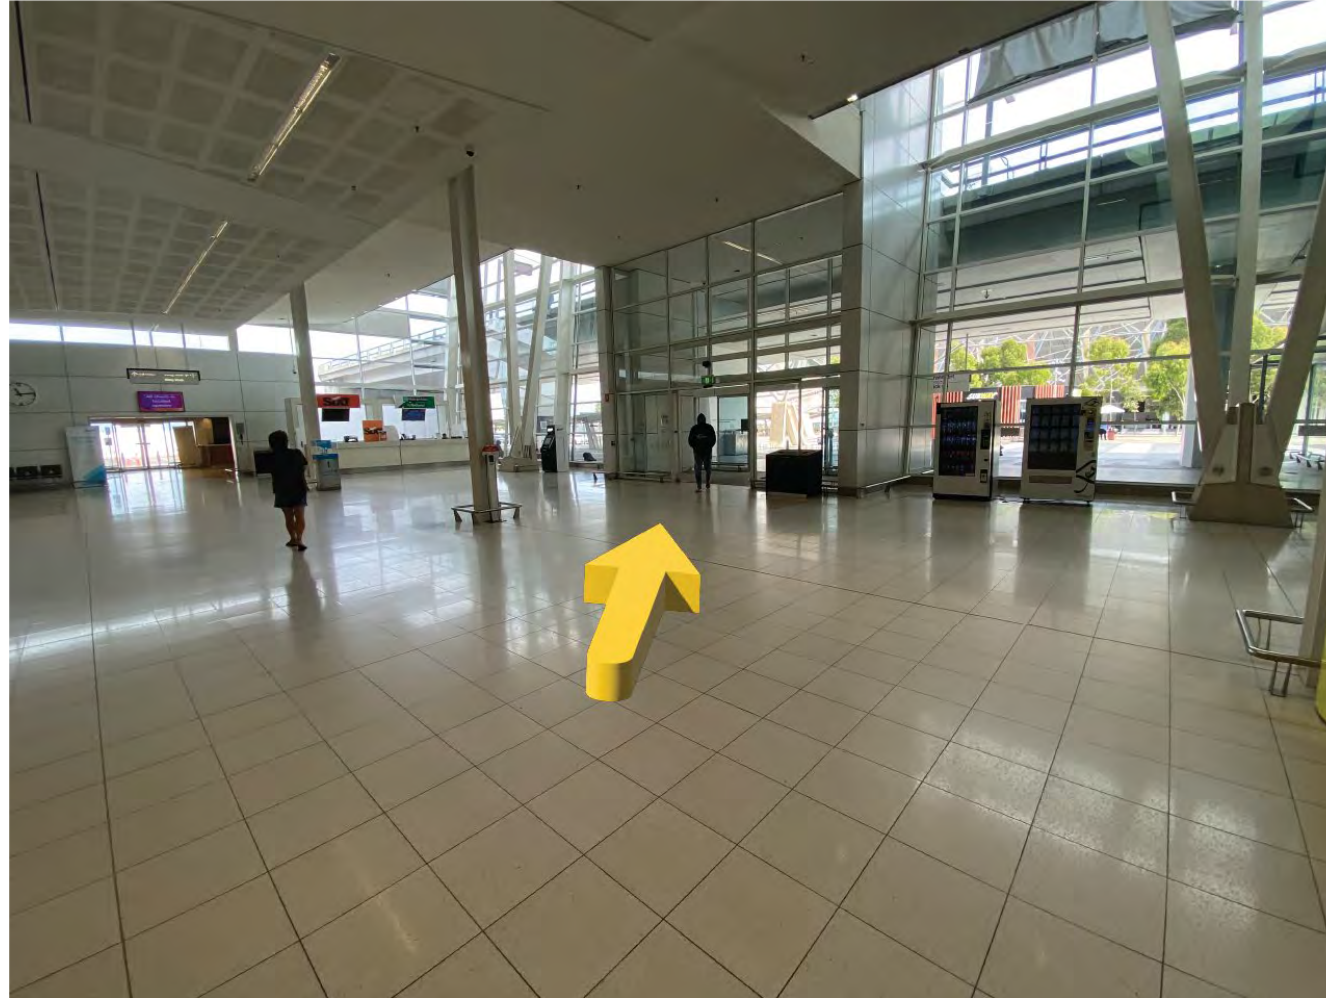

**Step 2:** As you reach the bottom of the stairs turn left following signs to the **baggage claim area**.

**Step 3:** Continue **STRAIGHT** collecting your bags at your assigned baggage carousel.

**Step 4:** Once you've collected your bags **EXIT** the building by turning **RIGHT** at baggage claim #3 following signs to the **Buses & Taxis Pickup Areas**.

**Step 5:** Continue **STRAIGHT** exiting the terminal through the glass doors.

**Step 6:** Now that you are outside continue **LEFT** passing the Subway kiosk that is on your right.

**Step 7:** Continue to follow the sidewalk as it bends **LEFT** around the corner to the Taxi and Shuttle Pickup Areas.