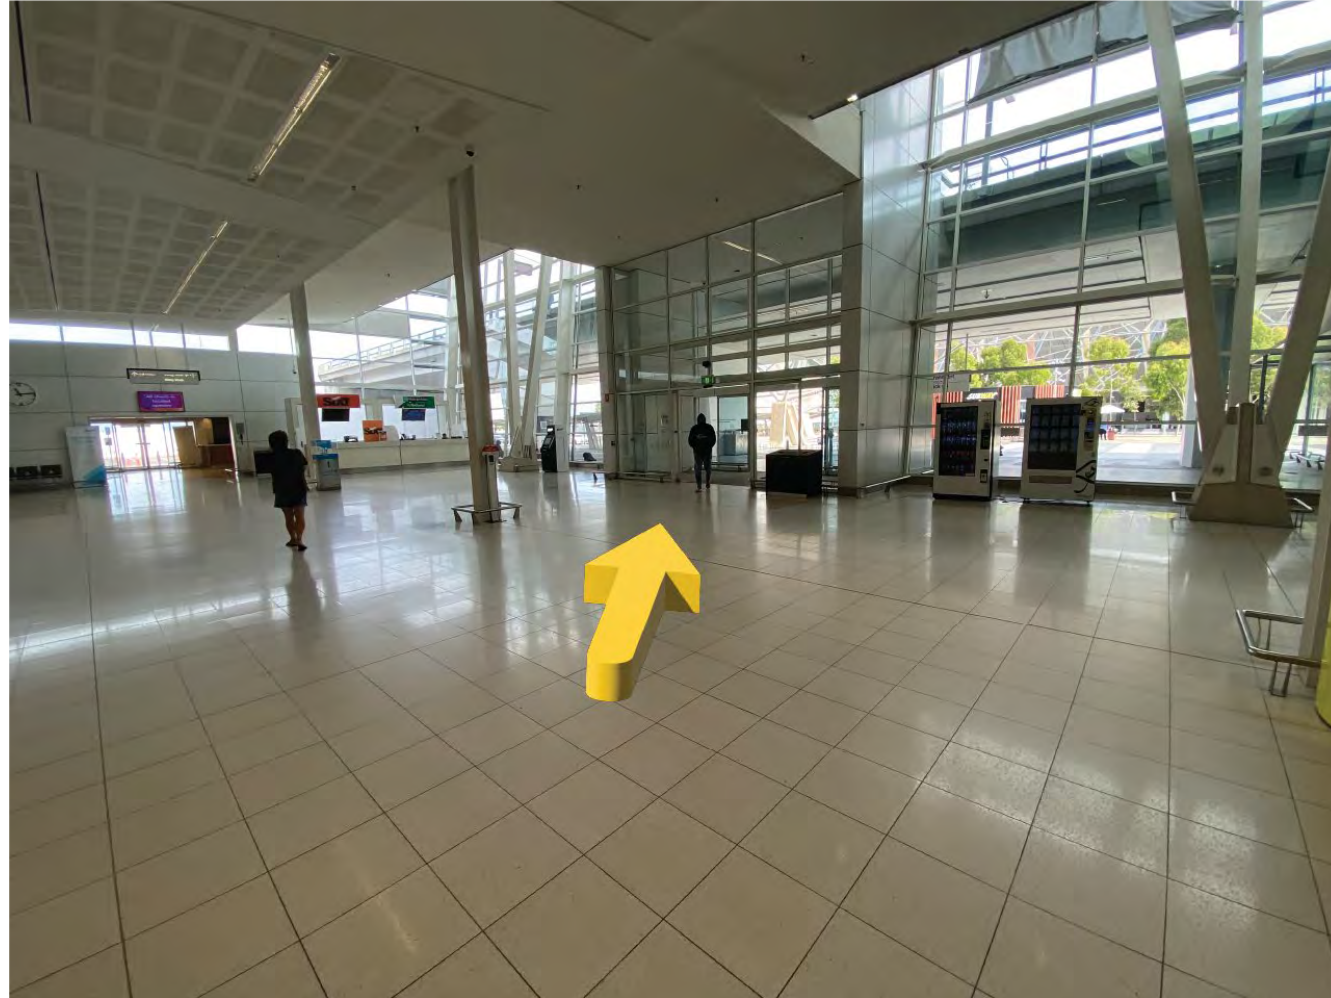

**Step 2:** As you reach the bottom of the stairs turn left following signs to the **baggage claim area**.

**Step 3:** Continue **STRAIGHT** collecting your bags at your assigned baggage carousel.

**Step 4:** Once you've collected your bags **EXIT** the building by turning **RIGHT** at baggage claim #3 following signs to the **Buses & Taxis Pickup Areas**.

**Step 5:** Continue **STRAIGHT** exiting the terminal through the glass doors.

**Step 6:** Now that you are outside continue **STRAIGHT** passing the Subway kiosk that is on your right.

**Step 7:** Continue to follow the sidewalk as it bends **LEFT** around the corner to the Taxi and Shuttle Pickup Areas.