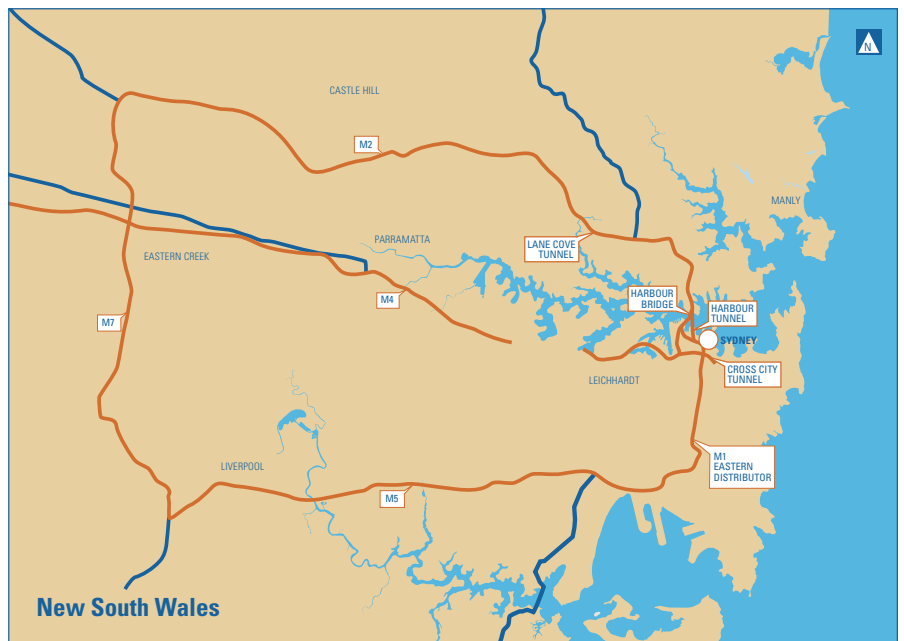

# AUSTRALIAN TOLL ROAD NETWORK

With Queensland Motorways' *E-toll*,  
enjoy seamless travel on all  
Australian electronic toll roads.

01

01, 02, 03

Australian toll road network.  
*Please note these maps are  
a representation only.*

## Legend

- Toll roads
- - - Proposed toll roads
- Highway/Freeway
- ||||| New construction on the Gateway Motorway

02

03