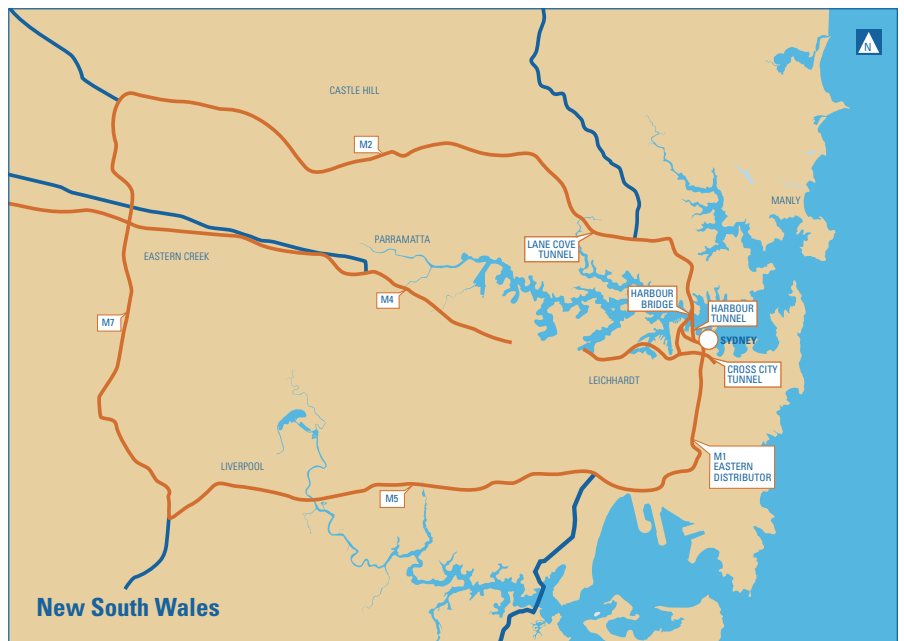

AUSTRALIAN TOLL ROAD NETWORK

With Queensland Motorways' *E-toll*, enjoy seamless travel on all Australian electronic toll roads.

01

01, 02, 03 Australian toll road network. Please note these maps are a representation only.

Legend

- Toll roads
- - - Proposed toll roads
- Highway/Freeway
- New construction on the Gateway Motorway

02

03